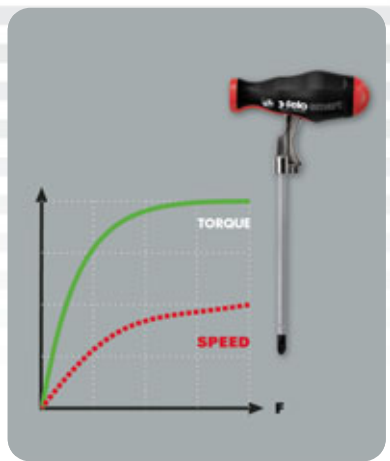

**>felo**

**INNOVATIONS**

**>felo smart**  
Professional quality  
and great versatility

**made in  
Germany**

**Unique smart  
2-component handle with adaptor  
for screwdriver- and T-handle application.**

**New improved design for one-hand operation:  
no switching of blade necessary for changes between  
screwdriver- and T-handle applications!  
All parts with 1/4" standard measurements  
= suitable for powertools.**