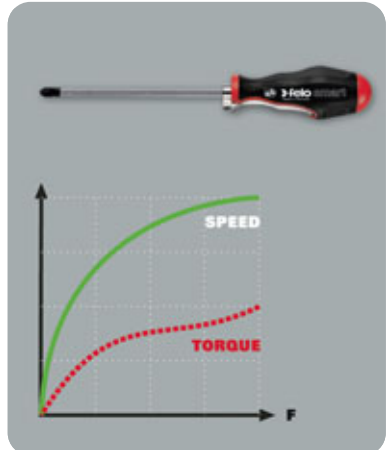

**>felo**

**INNOVATIONS**

**>felo smart**  
Professional quality  
and great versatility

**made in  
Germany**

**Unique smart  
2-component handle with adaptor  
for screwdriver- and T-handle application.**

**New improved design for one-hand operation:  
no switching of blade necessary for changes between  
screwdriver- and T-handle applications!  
All parts with 1/4" standard measurements  
= suitable for powertools.**